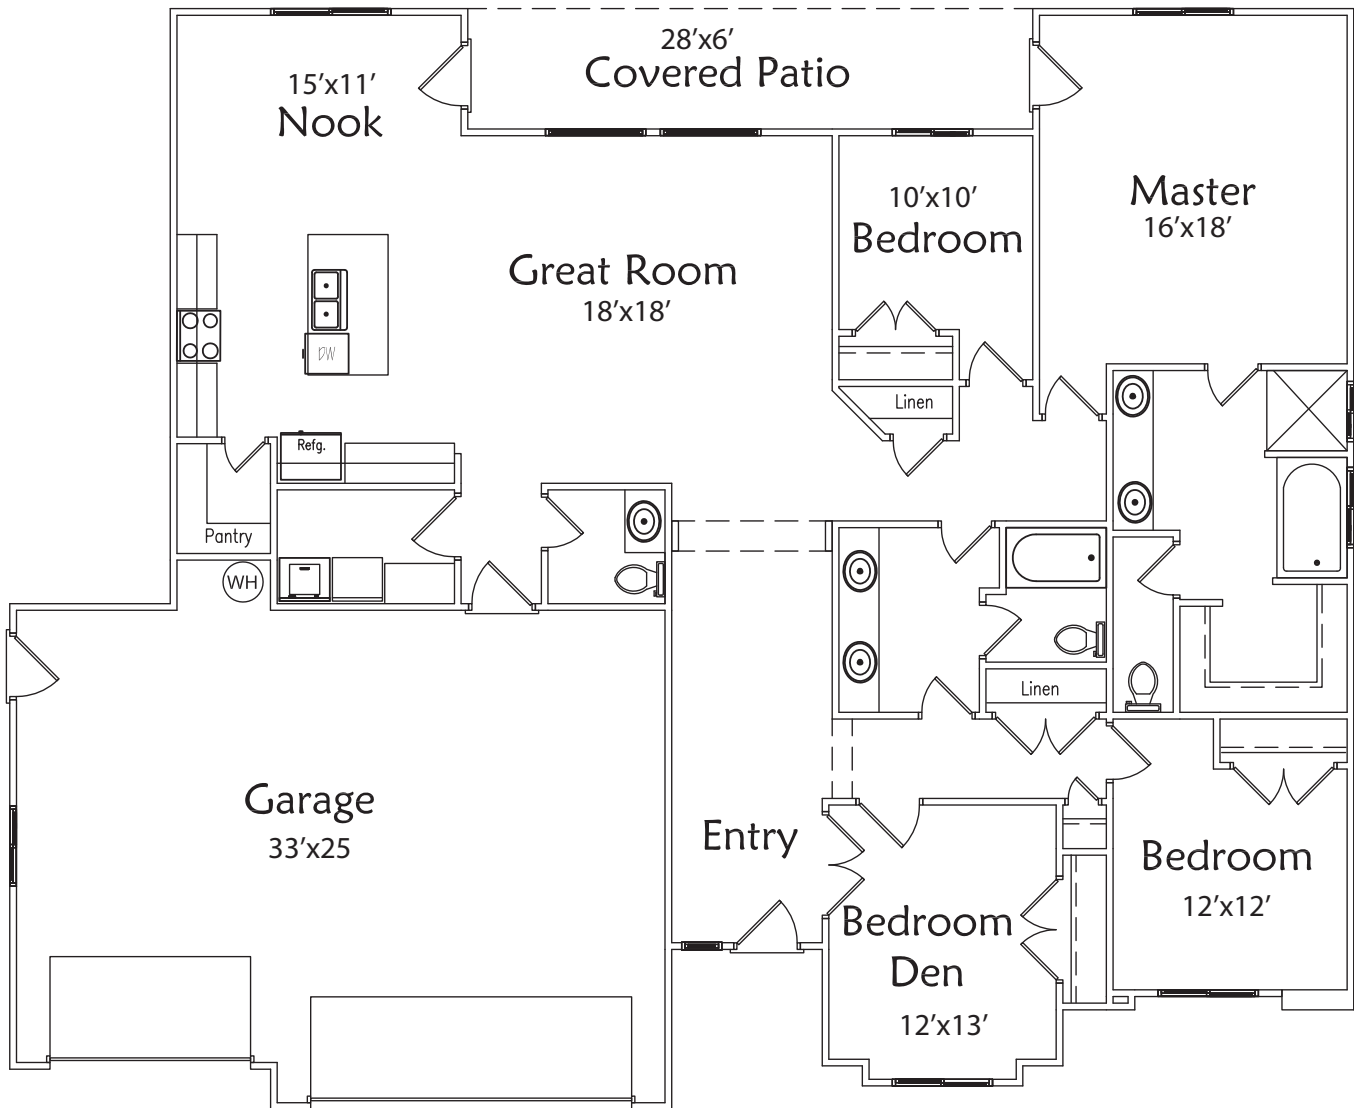

SYC89

67'x59'

2282 SQ. FT.

*Square footage and dimensions are estimated. The finished home may vary from architectural rendering.