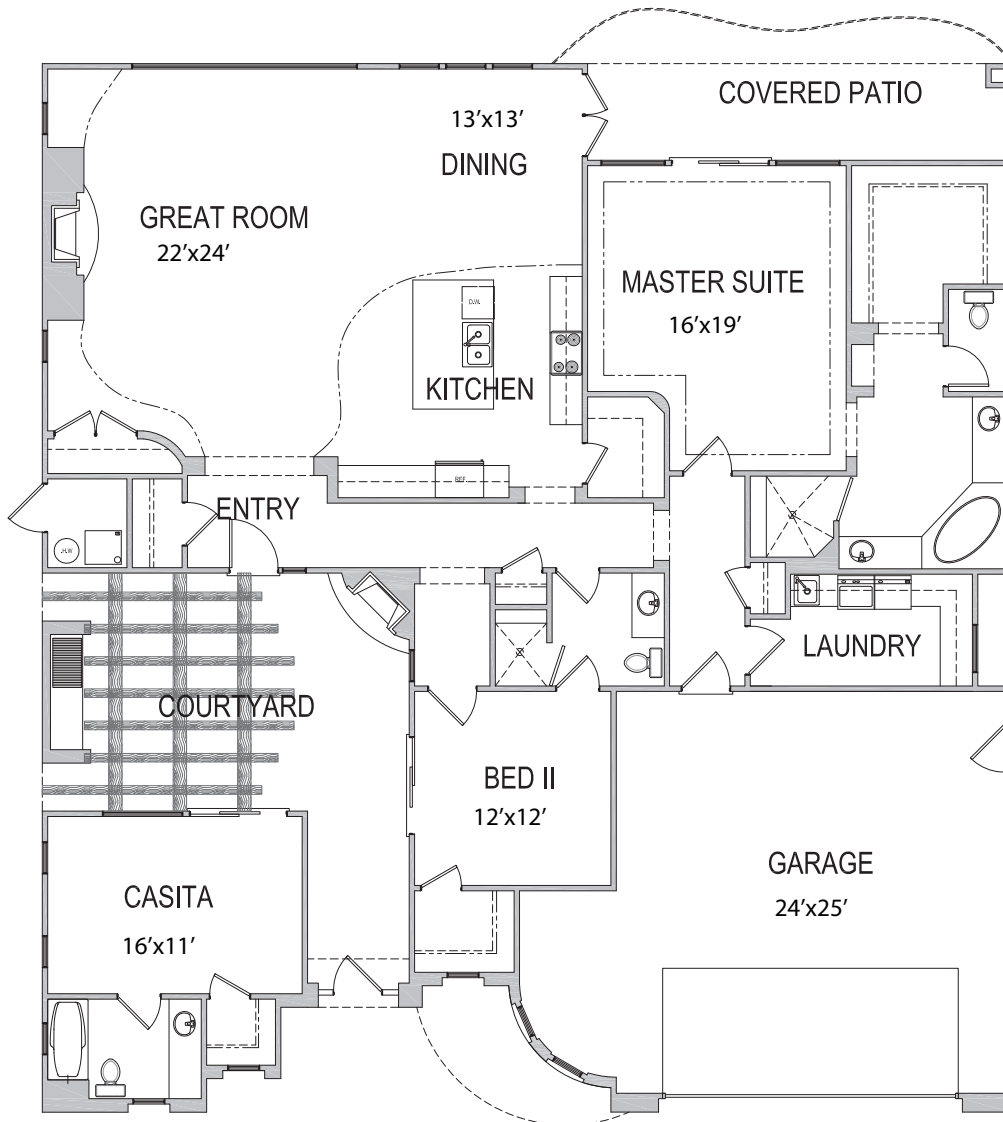

WR1546

65'x56'

2200 SQ. FT.

*Square footage and dimensions are estimated. The finished home may vary from architectural rendering.