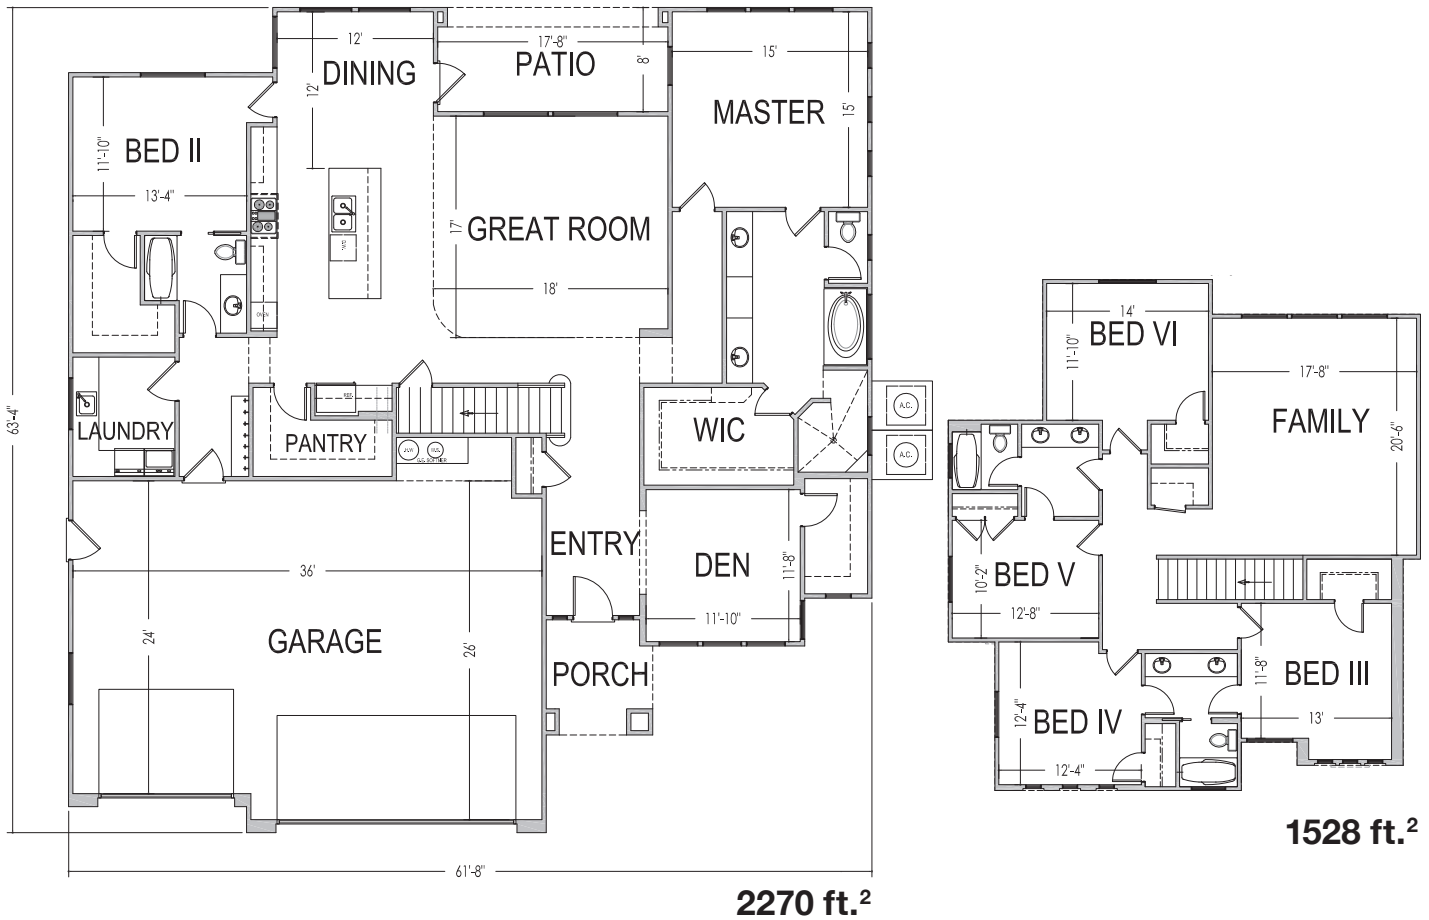

ARB100
 SS32

62'x63'

3798 ft.²

2270 ft.²

1528 ft.²

*Square footage and dimensions are estimated. The finished home may vary from architectural rendering.