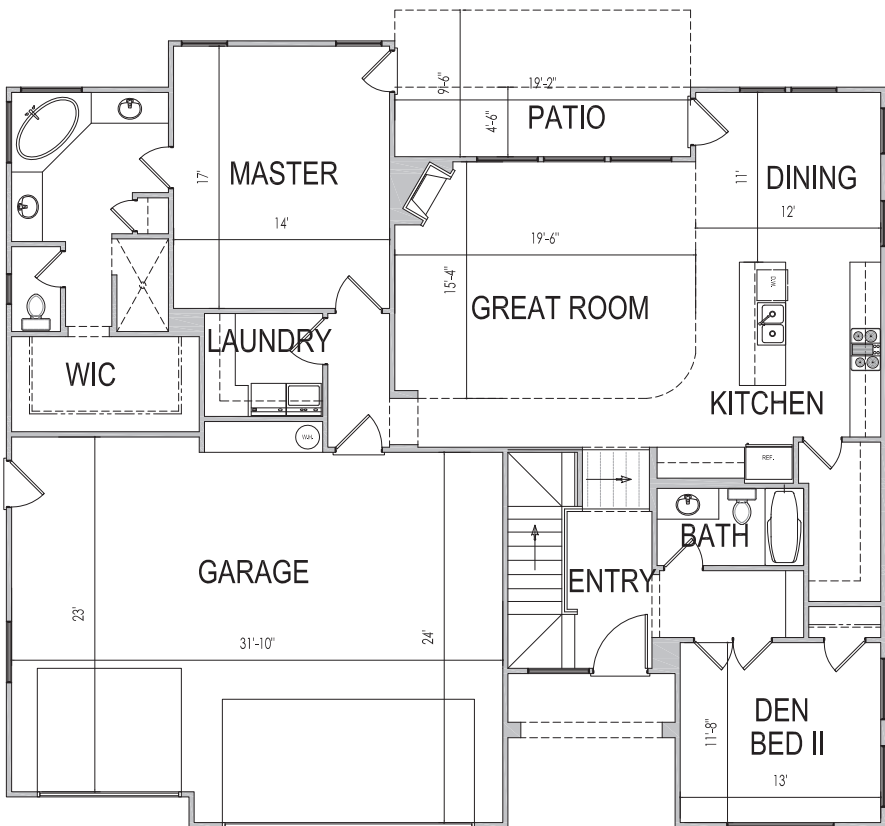

ARB 9
 ARB101

57'x51'

2931 ft.²

1771 ft.²

1160 ft.²

*Square footage and dimensions are an estimate only. The finished home may vary from architectural rendering.