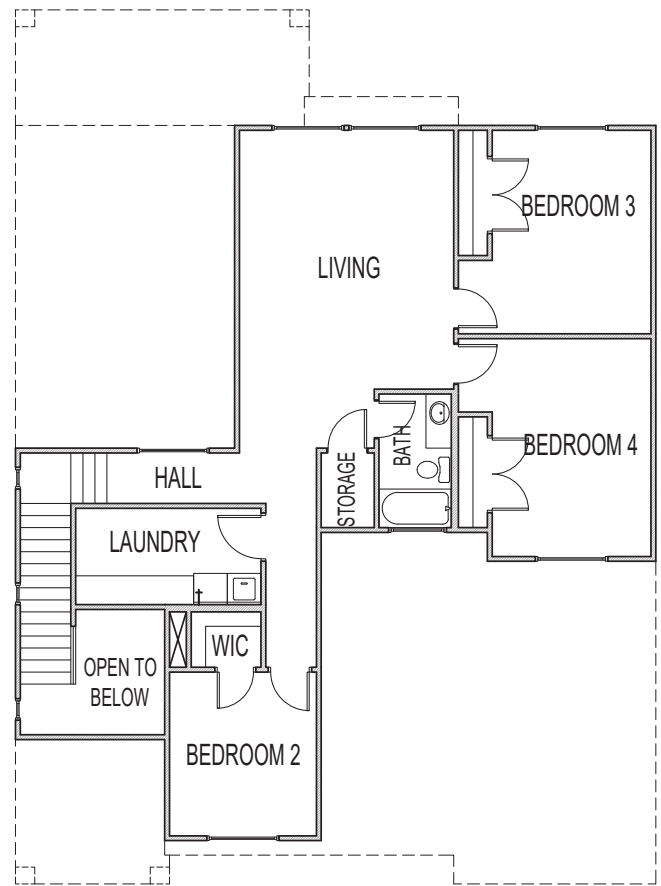

436 N 2830 W, Hurricane, UT 84737

44'4" x 60'6"

2,655 ft.²

*Prices, estimated completion dates, elevations, styles, colors, features, and finished homes may vary from the architectural rendering and are subject to change without notice or obligation. *Square footage is estimated. [Scan QR CODE for more information on available homes and neighborhoods.](#)