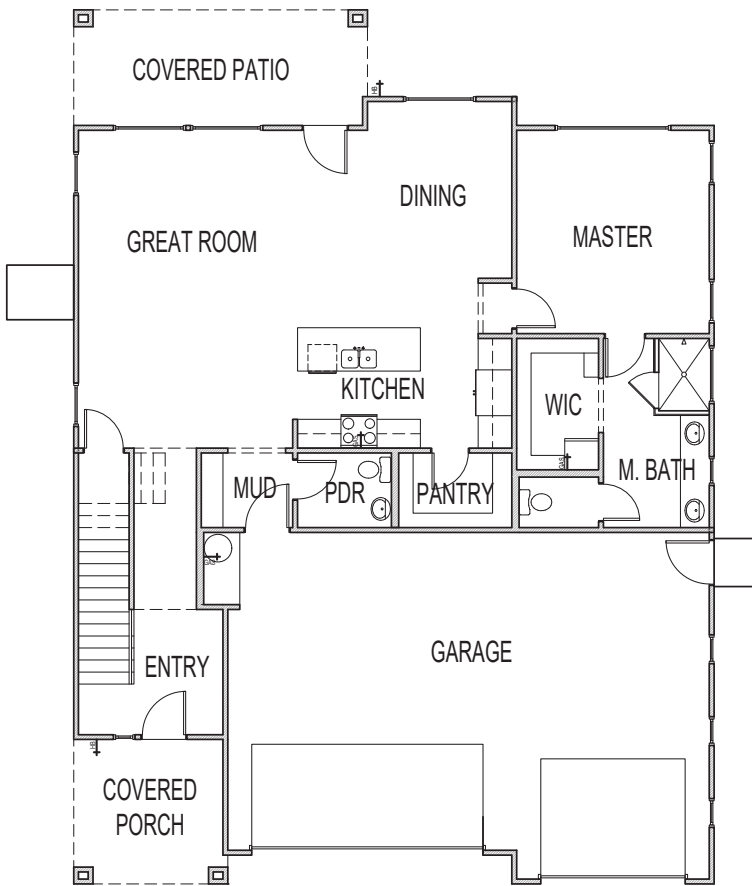

436 N 2830 W, Hurricane, UT 84737

44'4" x 60'6"

2,655 ft.²

*Prices, estimated completion dates, elevations, styles, colors, features, and finished homes may vary from the architectural rendering and are subject to change without notice or obligation. *Square footage is estimated. [Scan QR CODE for more information on available homes and neighborhoods.](#)