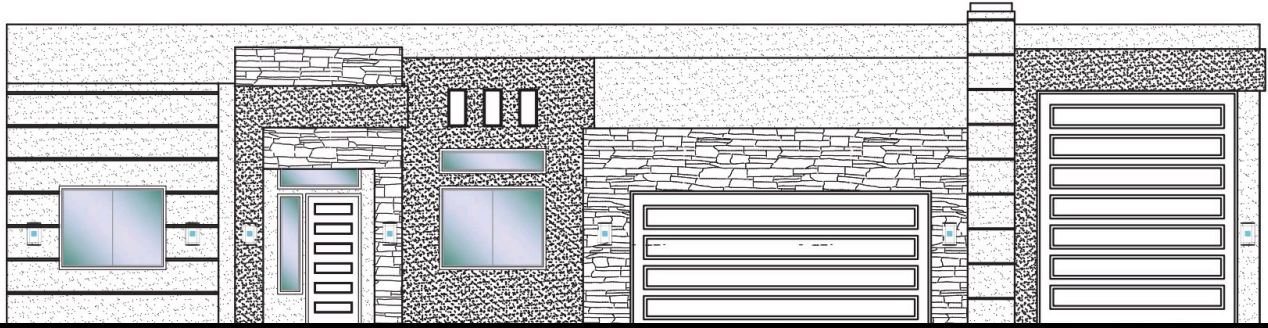

577 West 30 South, Ivins, UT 84738

75'x64'

2,772 ft.²

*Prices, estimated completion dates, elevations, styles, colors, features, and finished homes may vary from the architectural rendering and are subject to change without notice or obligation. *Square footage is estimated. [Scan QR CODE for more information on available homes and neighborhoods.](#)