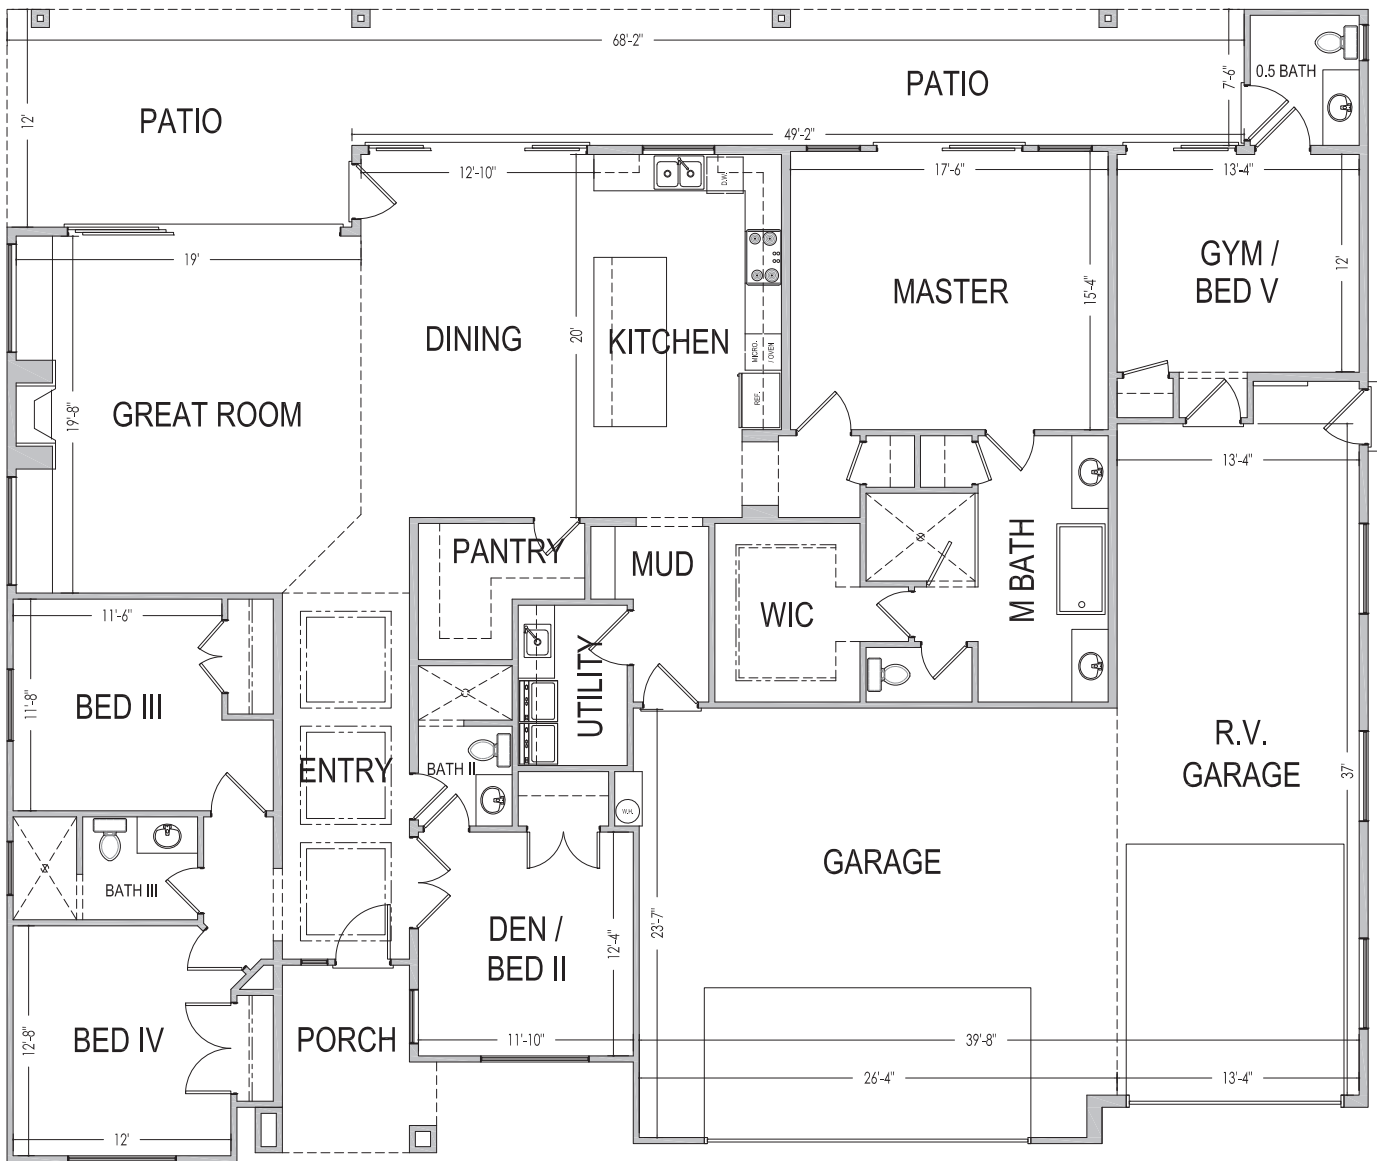

577 West 30 South, Ivins, UT 84738

75'x64'

2,772 ft.²

*Prices, estimated completion dates, elevations, styles, colors, features, and finished homes may vary from the architectural rendering and are subject to change without notice or obligation. *Square footage is estimated. [Scan QR CODE for more information on available homes and neighborhoods.](#)