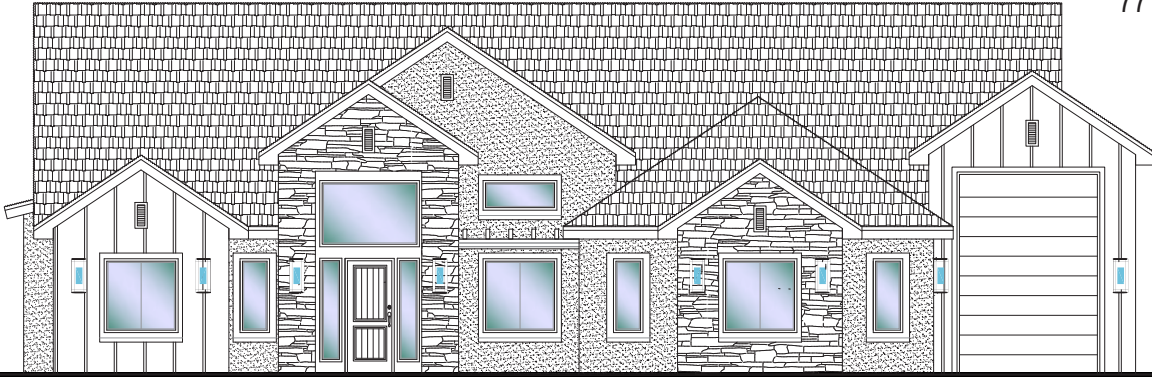

77 North 640 West
Ivins, UT 84738

75'x74'

3,085 ft.²

*Prices, estimated completion dates, elevations, styles, colors, features, and finished homes may vary from the architectural rendering and are subject to change without notice or obligation. *Square footage is estimated. [Scan QR CODE for more information on available homes and neighborhoods.](#)