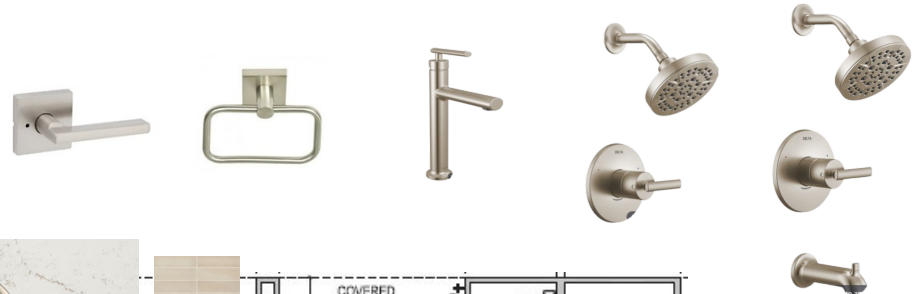

PRIMARY STUCCO COLOR

BOARD & BATTON COLOR

CULTURED STONE

***DISCLAIMER:** Slight variations may occur between design selections images and physical products. Design selections subject to change based on availability of materials and labor.

SW 7551
Greek Villa
Interior / Exterior
Location Number: 254-C1

SW 7757
High Reflective White

SW 7020
Black Fox

SW 7020
Black Fox

SW 7020
Black Fox

SW 7020
Black Fox

SW 7020
Black Fox

SW 7020
Black Fox