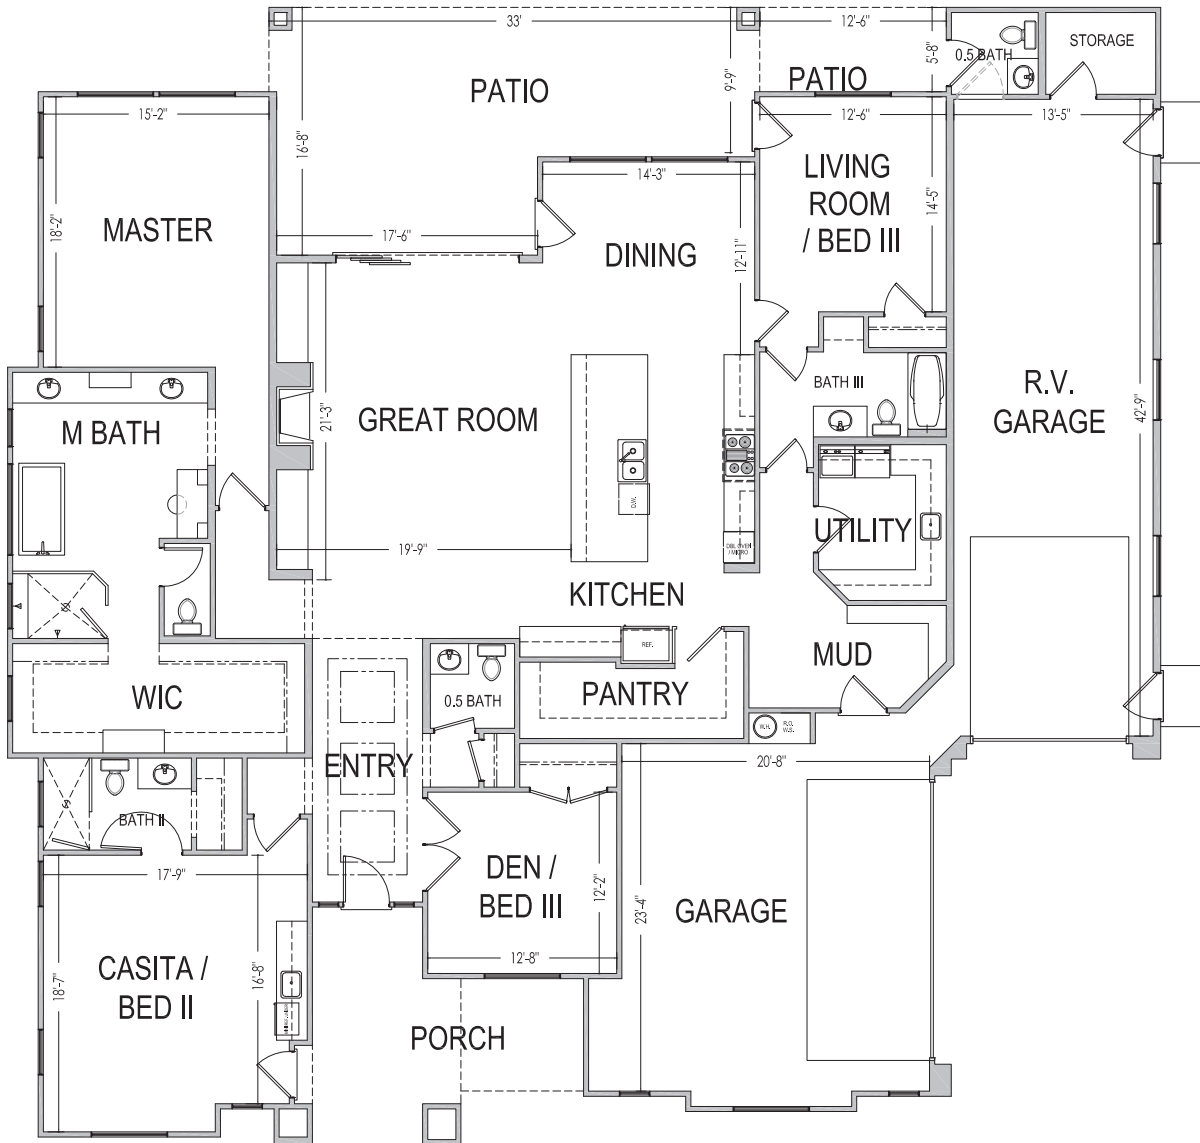

77 North 640 West
Ivins, UT 84738

75'x74'

3,085 ft.²

*Prices, estimated completion dates, elevations, styles, colors, features, and finished homes may vary from the architectural rendering and are subject to change without notice or obligation. *Square footage is estimated. [Scan QR CODE for more information on available homes and neighborhoods.](#)