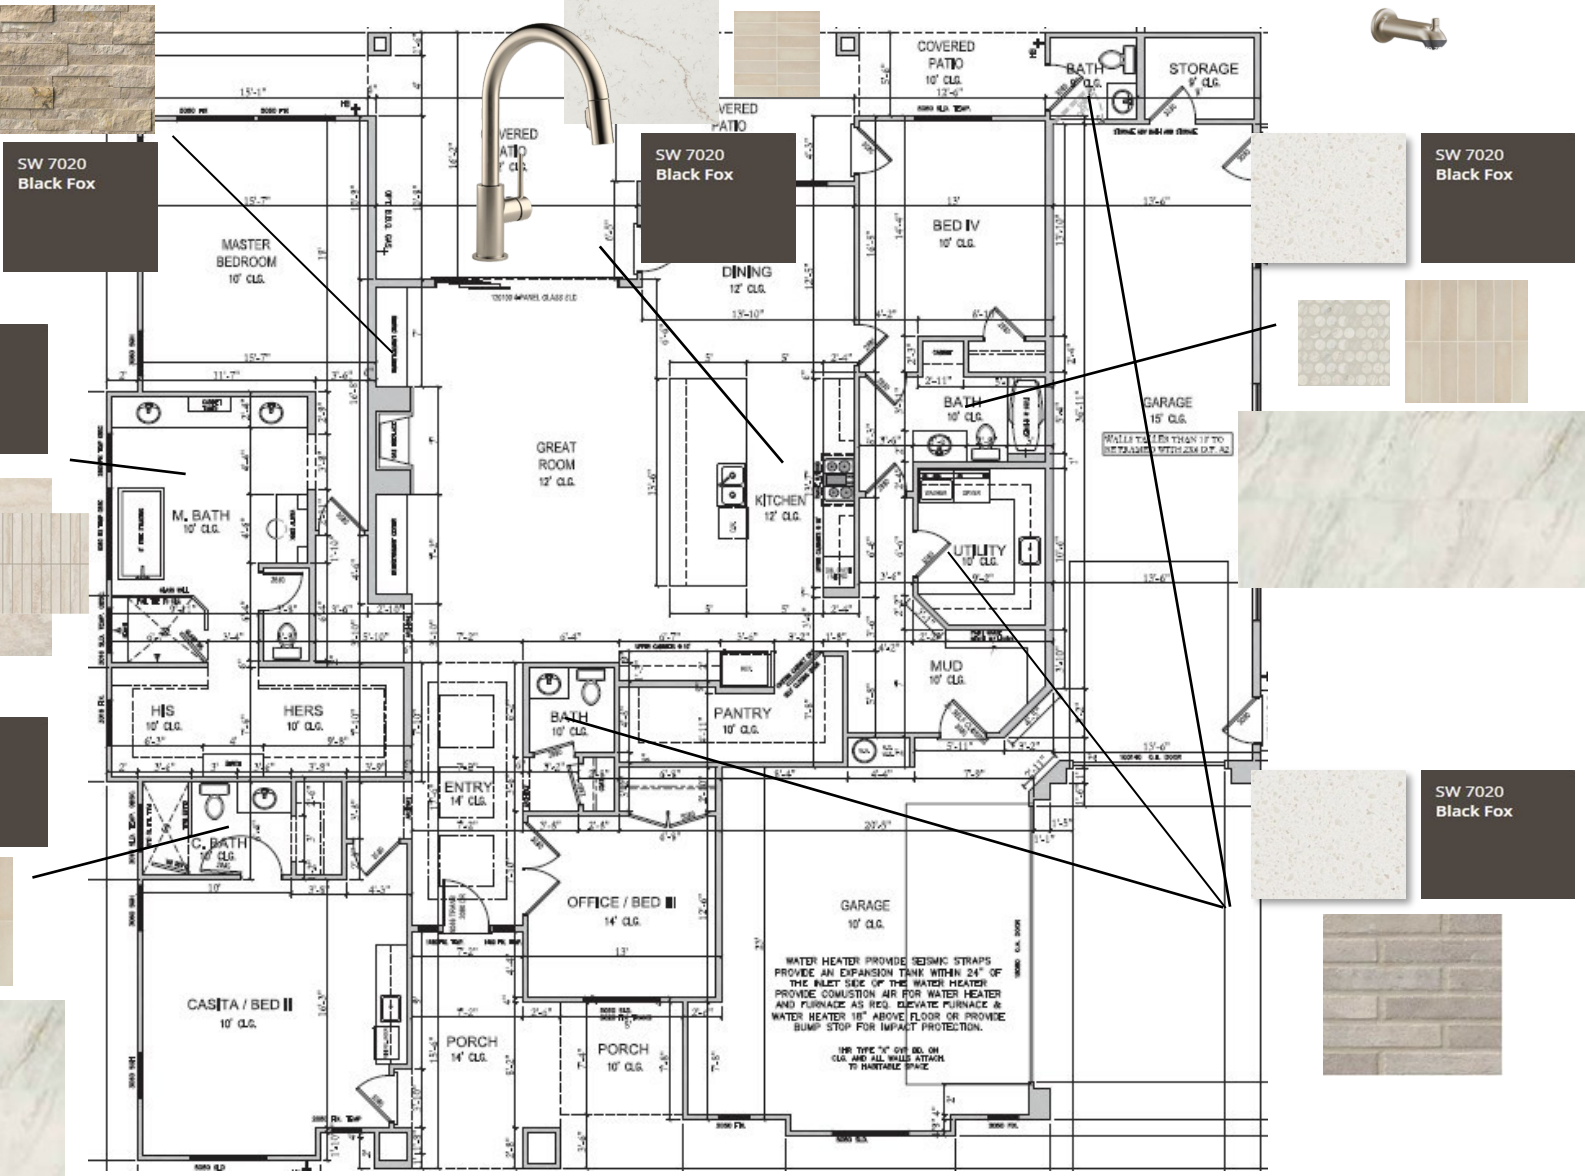

77 North 640 West
Ivins, UT 84738

75'x74'

3,085 ft.²

*Prices, estimated completion dates, elevations, styles, colors, features, and finished homes may vary from the architectural rendering and are subject to change without notice or obligation. *Square footage is estimated. [Scan QR CODE for more information on available homes and neighborhoods.](#)

PRIMARY STUCCO COLOR

BOARD & BATTON COLOR

CULTURED STONE

***DISCLAIMER:** Slight variations may occur between design selections images and physical products. Design selections subject to change based on availability of materials and labor.

SW 7551
Greek Villa
Interior / Exterior
Location Number: 254-C1

SW 7757
High Reflective White

SW 7020
Black Fox

SW 7020
Black Fox

SW 7020
Black Fox

SW 7020
Black Fox

SW 7020
Black Fox

SW 7020
Black Fox