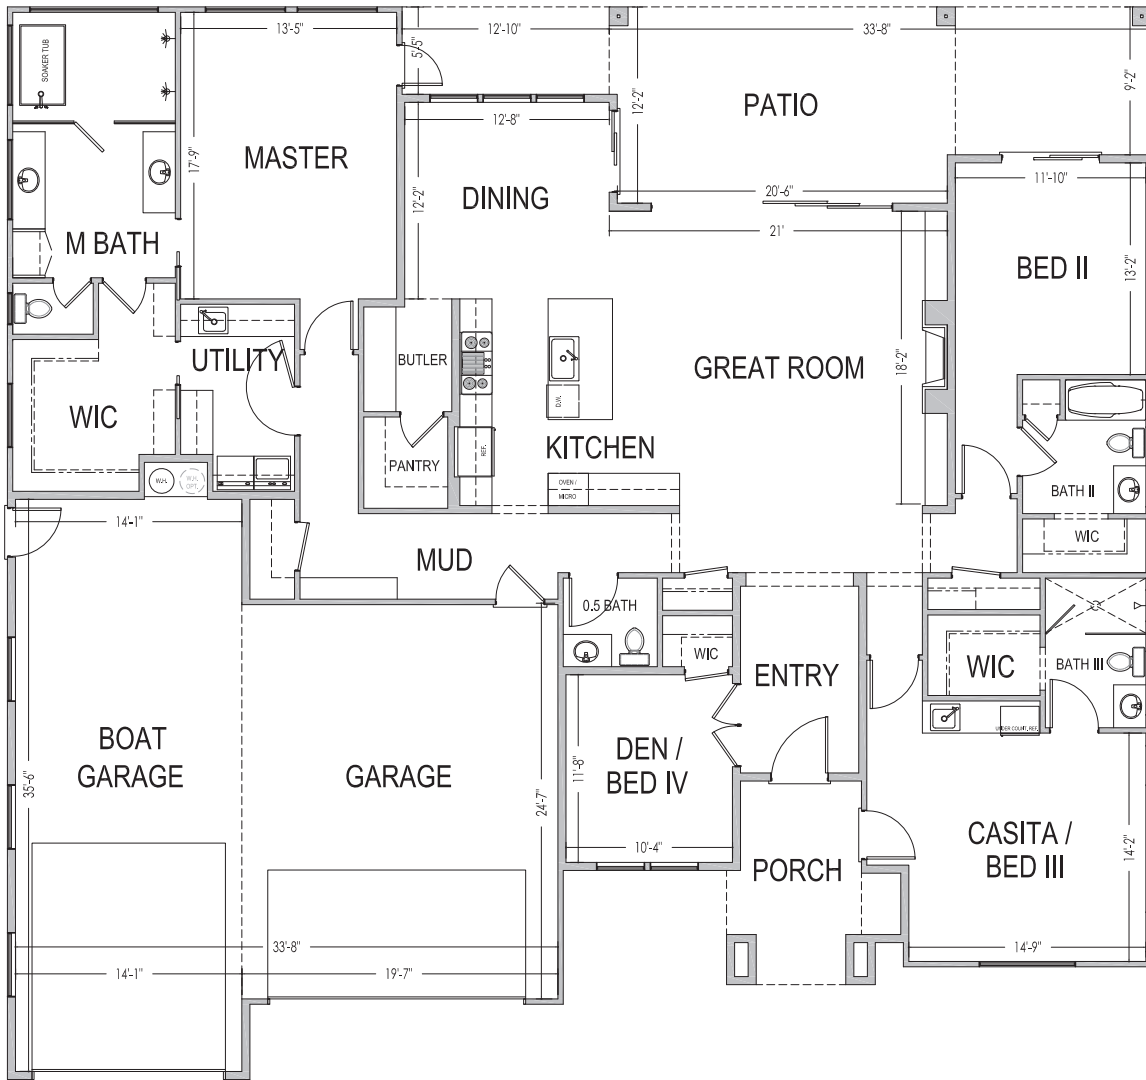

61 North 640 West
Ivins, UT 84738

71'x67'

2,750 ft.²

*Prices, estimated completion dates, elevations, styles, colors, features, and finished homes may vary from the architectural rendering and are subject to change without notice or obligation. *Square footage is estimated. [Scan QR CODE for more information on available homes and neighborhoods.](#)