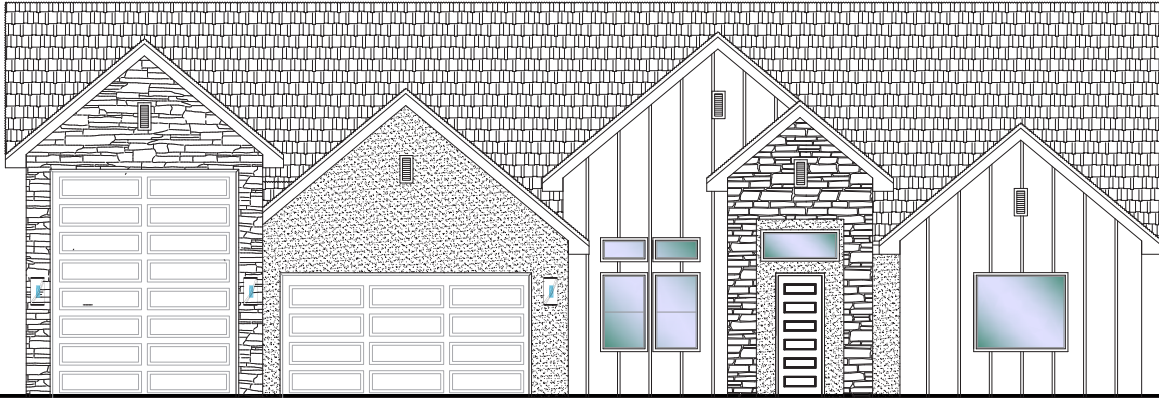

61 North 640 West
Ivins, UT 84738

71'x67'

2,750 ft.²

*Prices, estimated completion dates, elevations, styles, colors, features, and finished homes may vary from the architectural rendering and are subject to change without notice or obligation. *Square footage is estimated. [Scan QR CODE for more information on available homes and neighborhoods.](#)