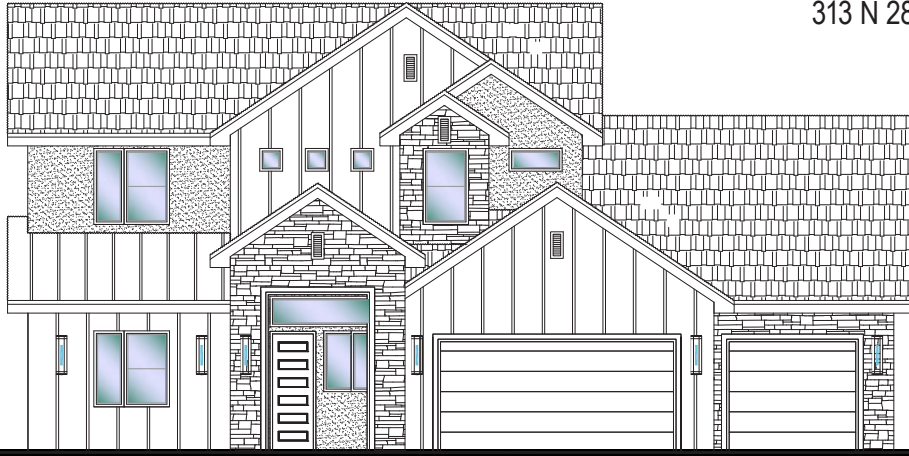

313 N 2805 W, Hurricane, UT 84737

57'x57'

3014 ft.²

Main 1796 ft.²
Upper 1218 ft.²

*Prices, estimated completion dates, elevations, styles, colors, features, and finished homes may vary from the architectural rendering and are subject to change without notice or obligation. *Square footage is estimated. [Scan QR CODE for more information on available homes and neighborhoods.](#)