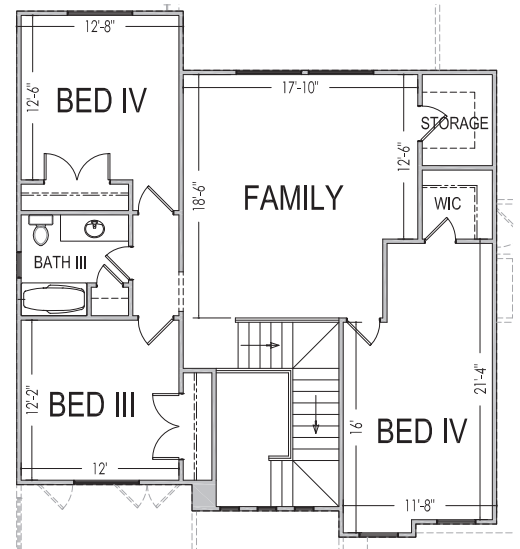

313 N 2805 W, Hurricane, UT 84737

57'x57'

3014 ft.²

Main 1796 ft.²
Upper 1218 ft.²

*Prices, estimated completion dates, elevations, styles, colors, features, and finished homes may vary from the architectural rendering and are subject to change without notice or obligation. *Square footage is estimated. [Scan QR CODE for more information on available homes and neighborhoods.](#)