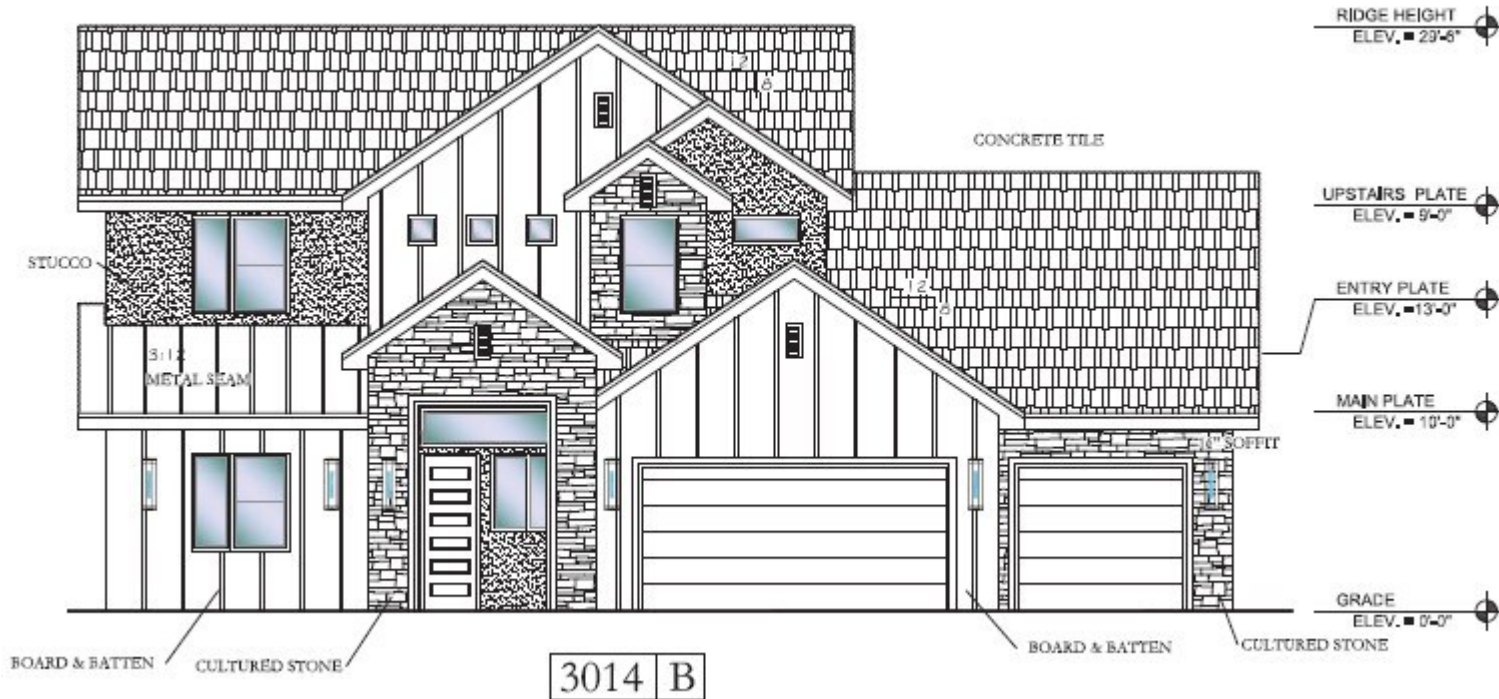

CULTURED STONE