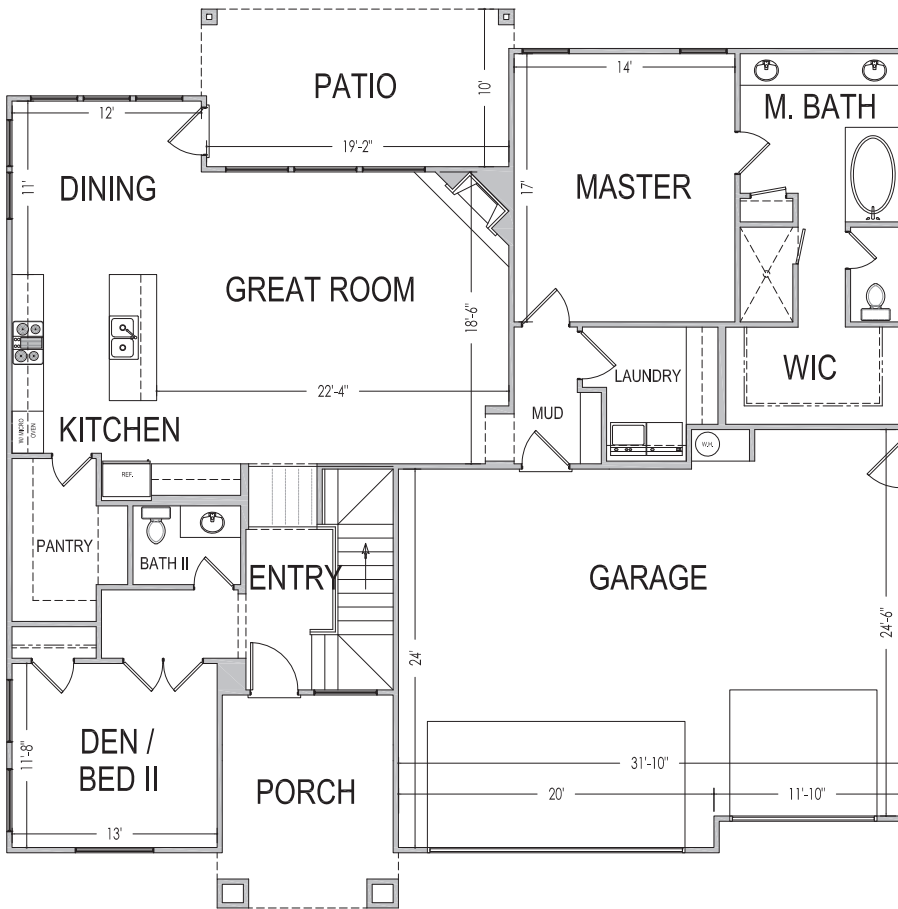

313 N 2805 W, Hurricane, UT 84737

57'x57'

3014 ft.²

Main 1796 ft.²
Upper 1218 ft.²

*Prices, estimated completion dates, elevations, styles, colors, features, and finished homes may vary from the architectural rendering and are subject to change without notice or obligation. *Square footage is estimated. [Scan QR CODE for more information on available homes and neighborhoods.](#)