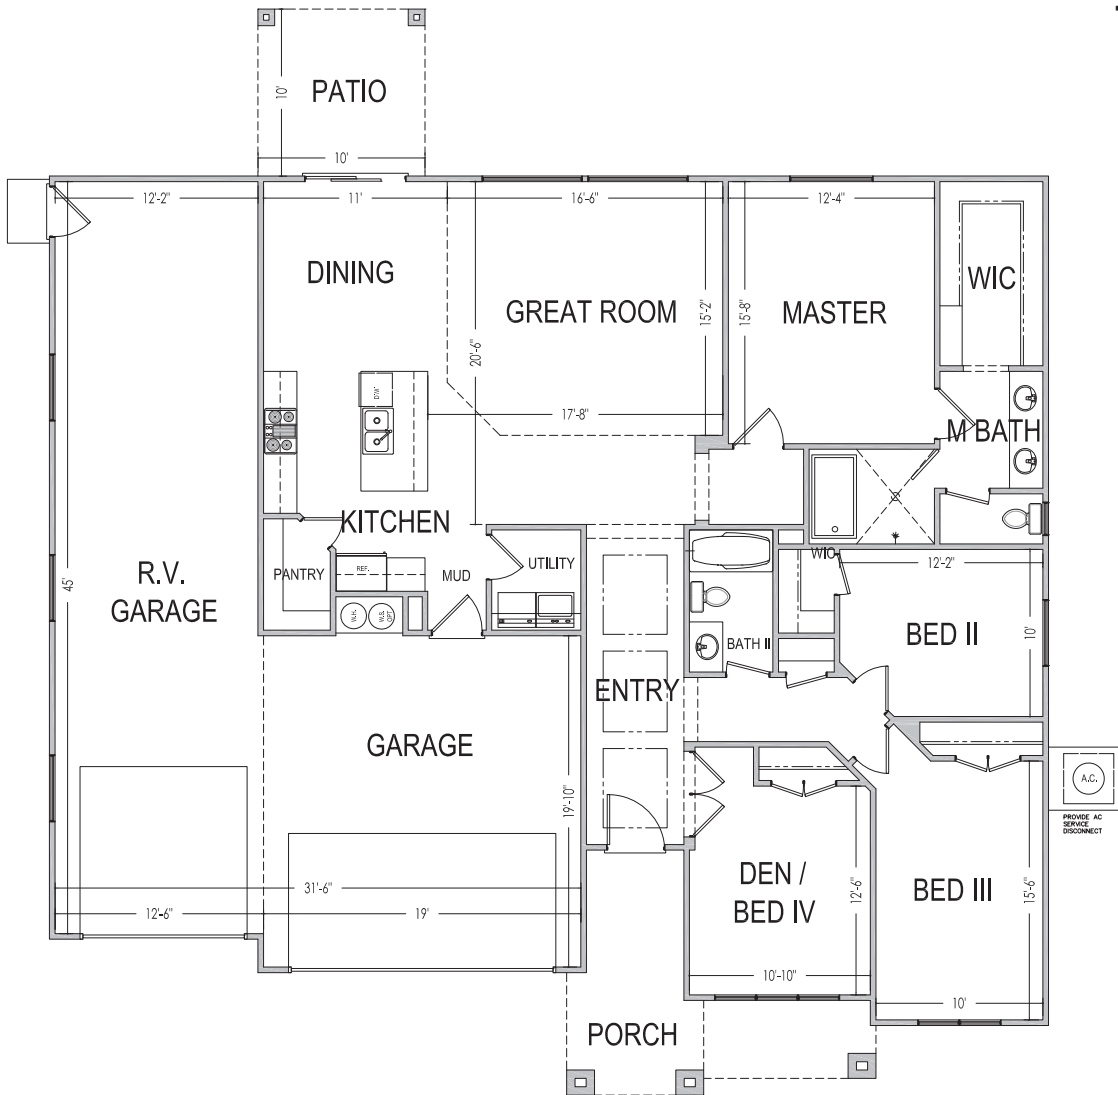

312 N 2805 W, Hurricane, UT 84737

60'x65'

1861 ft.²

*Prices, estimated completion dates, elevations, styles, colors, features, and finished homes may vary from the architectural rendering and are subject to change without notice or obligation. *Square footage is estimated. [Scan QR CODE for more information on available homes and neighborhoods.](#)