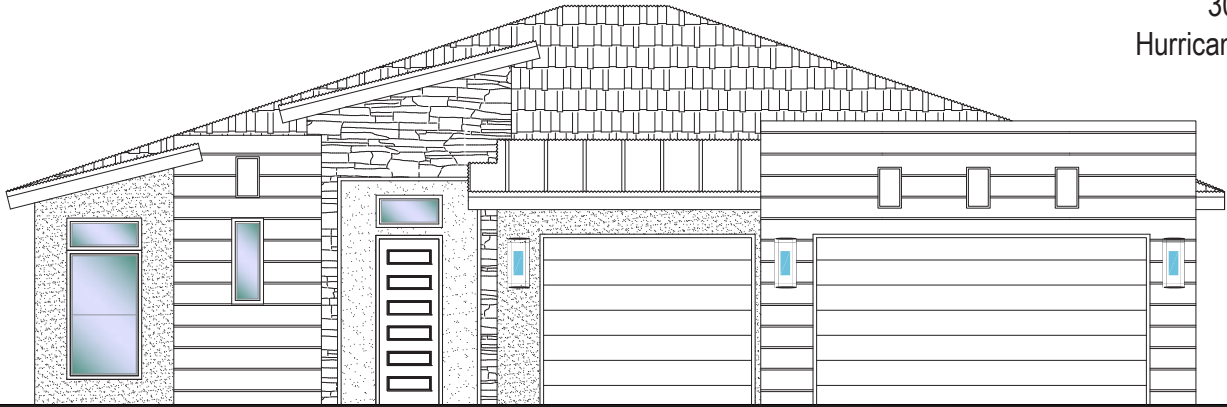

308 N 2805 W
Hurricane, UT 84737

54'x65.4'

2459 ft.²

*Prices, estimated completion dates, elevations, styles, colors, features, and finished homes may vary from the architectural rendering and are subject to change without notice or obligation. *Square footage is estimated. [Scan QR CODE for more information on available homes and neighborhoods.](#)