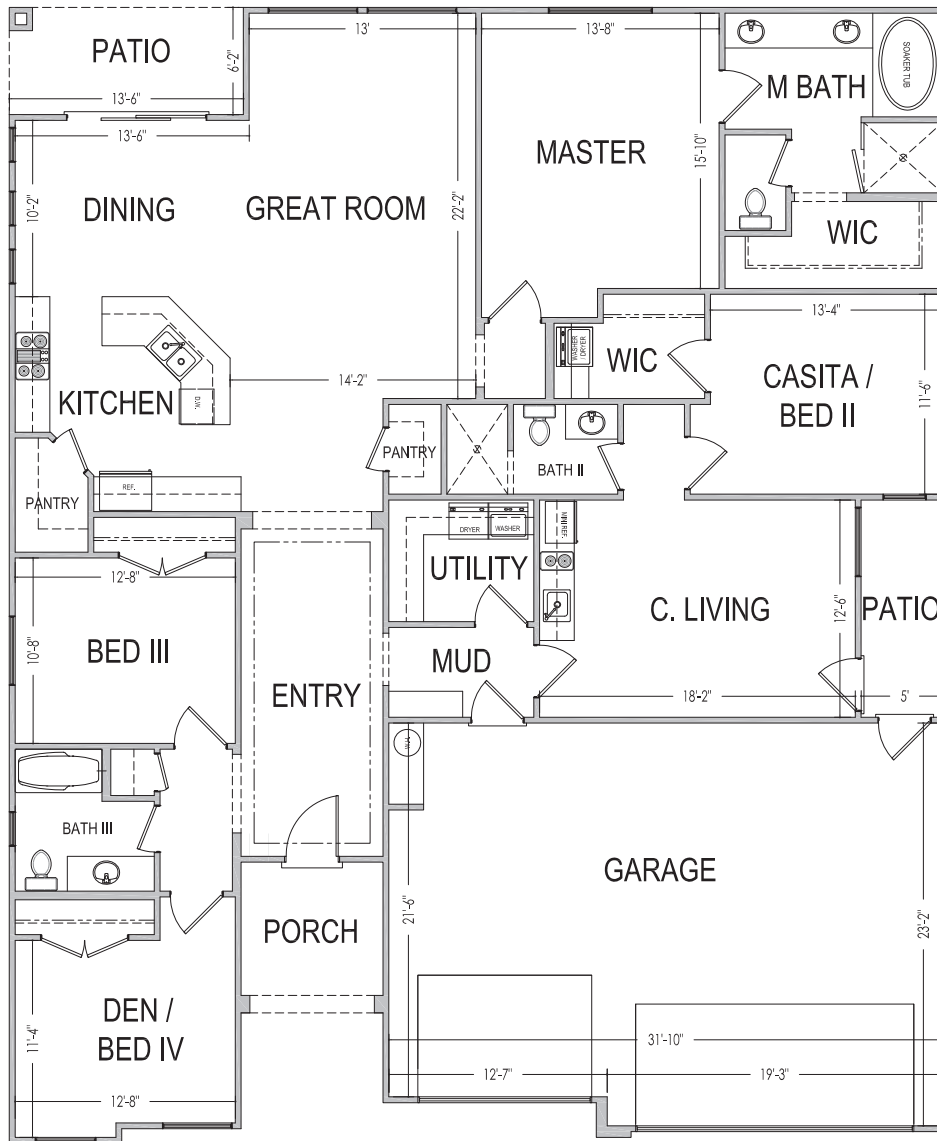

308 N 2805 W
Hurricane, UT 84737

54'x65.4'

2459 ft.²

*Prices, estimated completion dates, elevations, styles, colors, features, and finished homes may vary from the architectural rendering and are subject to change without notice or obligation. *Square footage is estimated. [Scan QR CODE for more information on available homes and neighborhoods.](#)