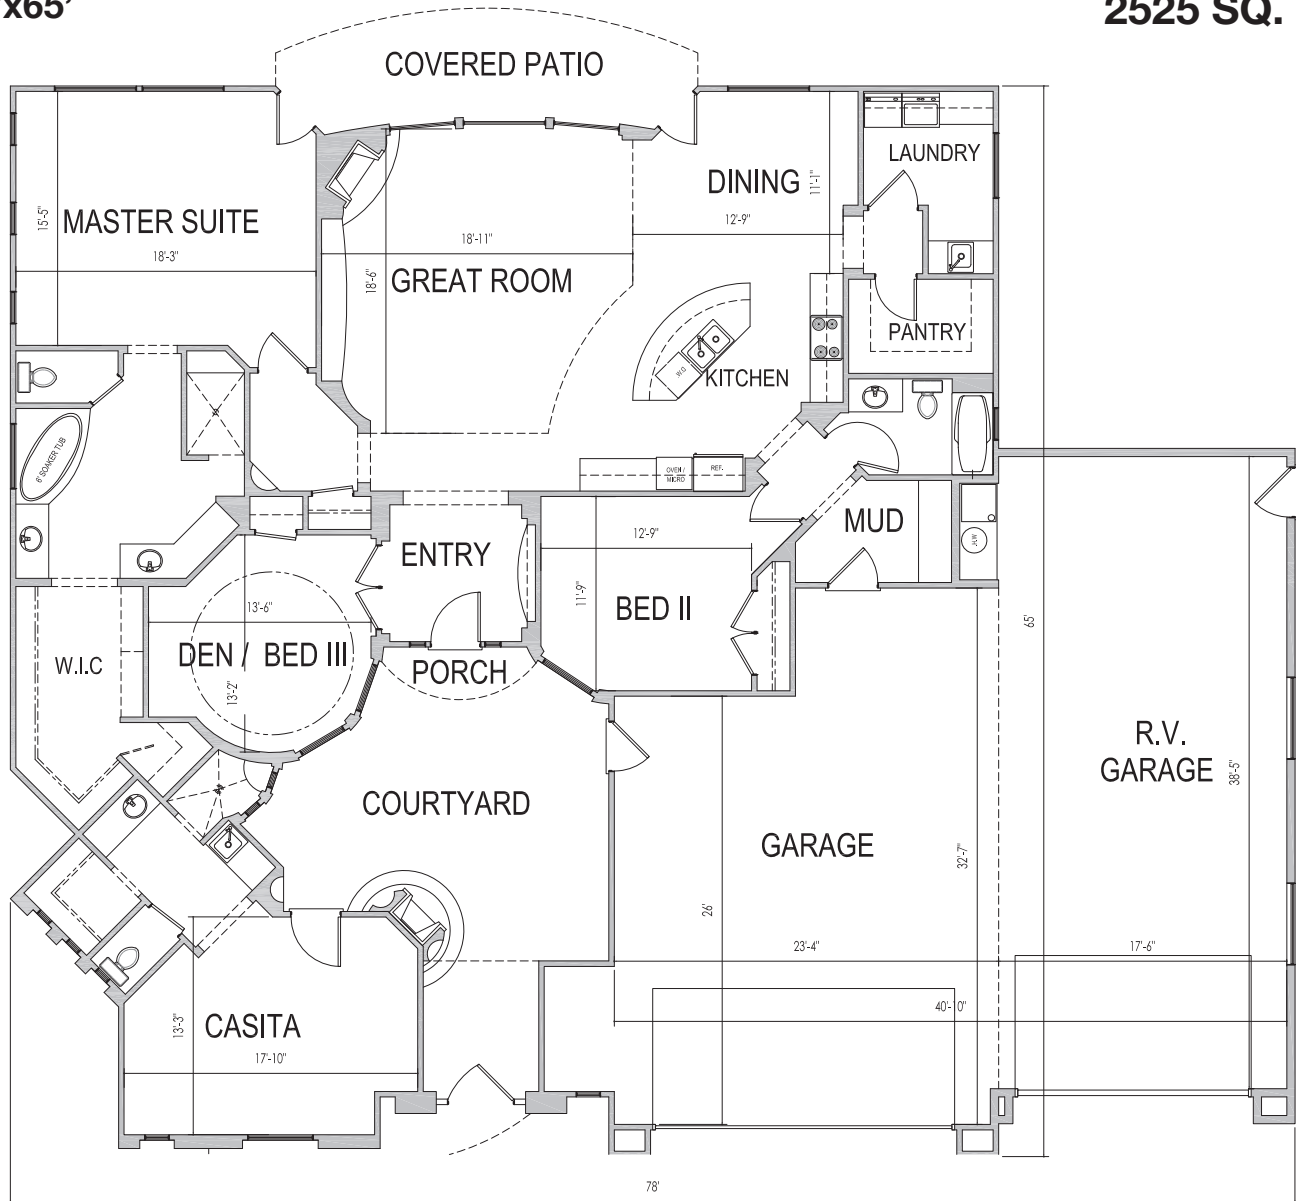

FR4

78'x65'

2525 SQ. FT.

\*Square footage and dimensions are estimated. The finished home may vary from architectural rendering.