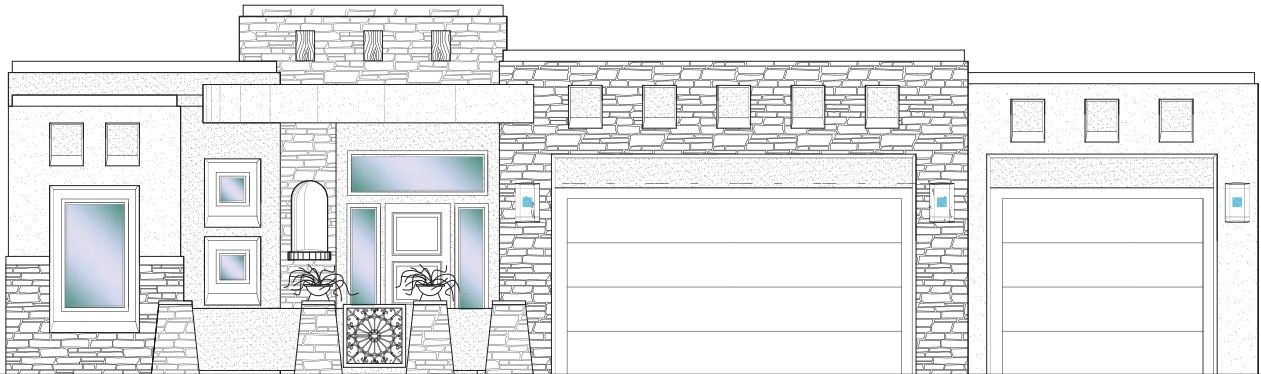

WR1530

65'x56'

2116 SQ. FT.

*Square footage and dimensions are estimated. The finished home may vary from architectural rendering.