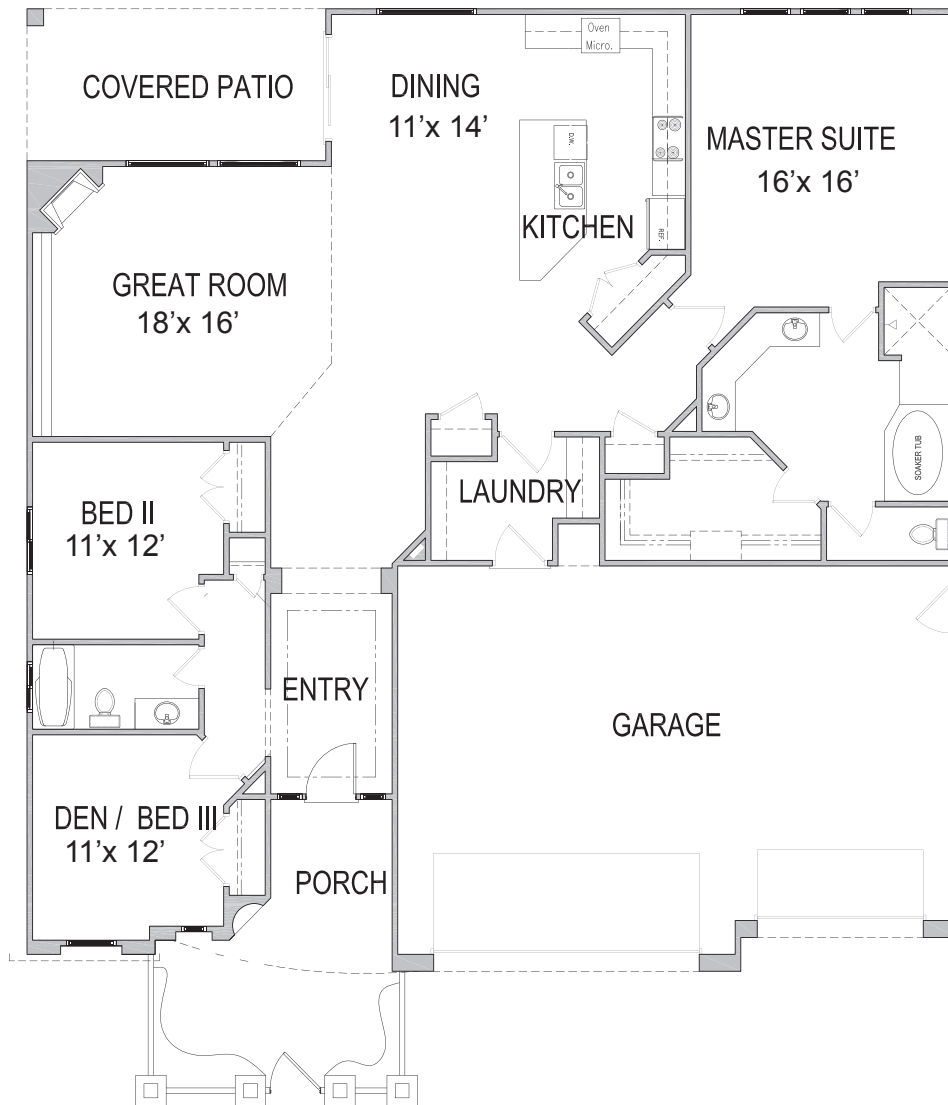

WR1530

65'x56'

2116 SQ. FT.

*Square footage and dimensions are estimated. The finished home may vary from architectural rendering.